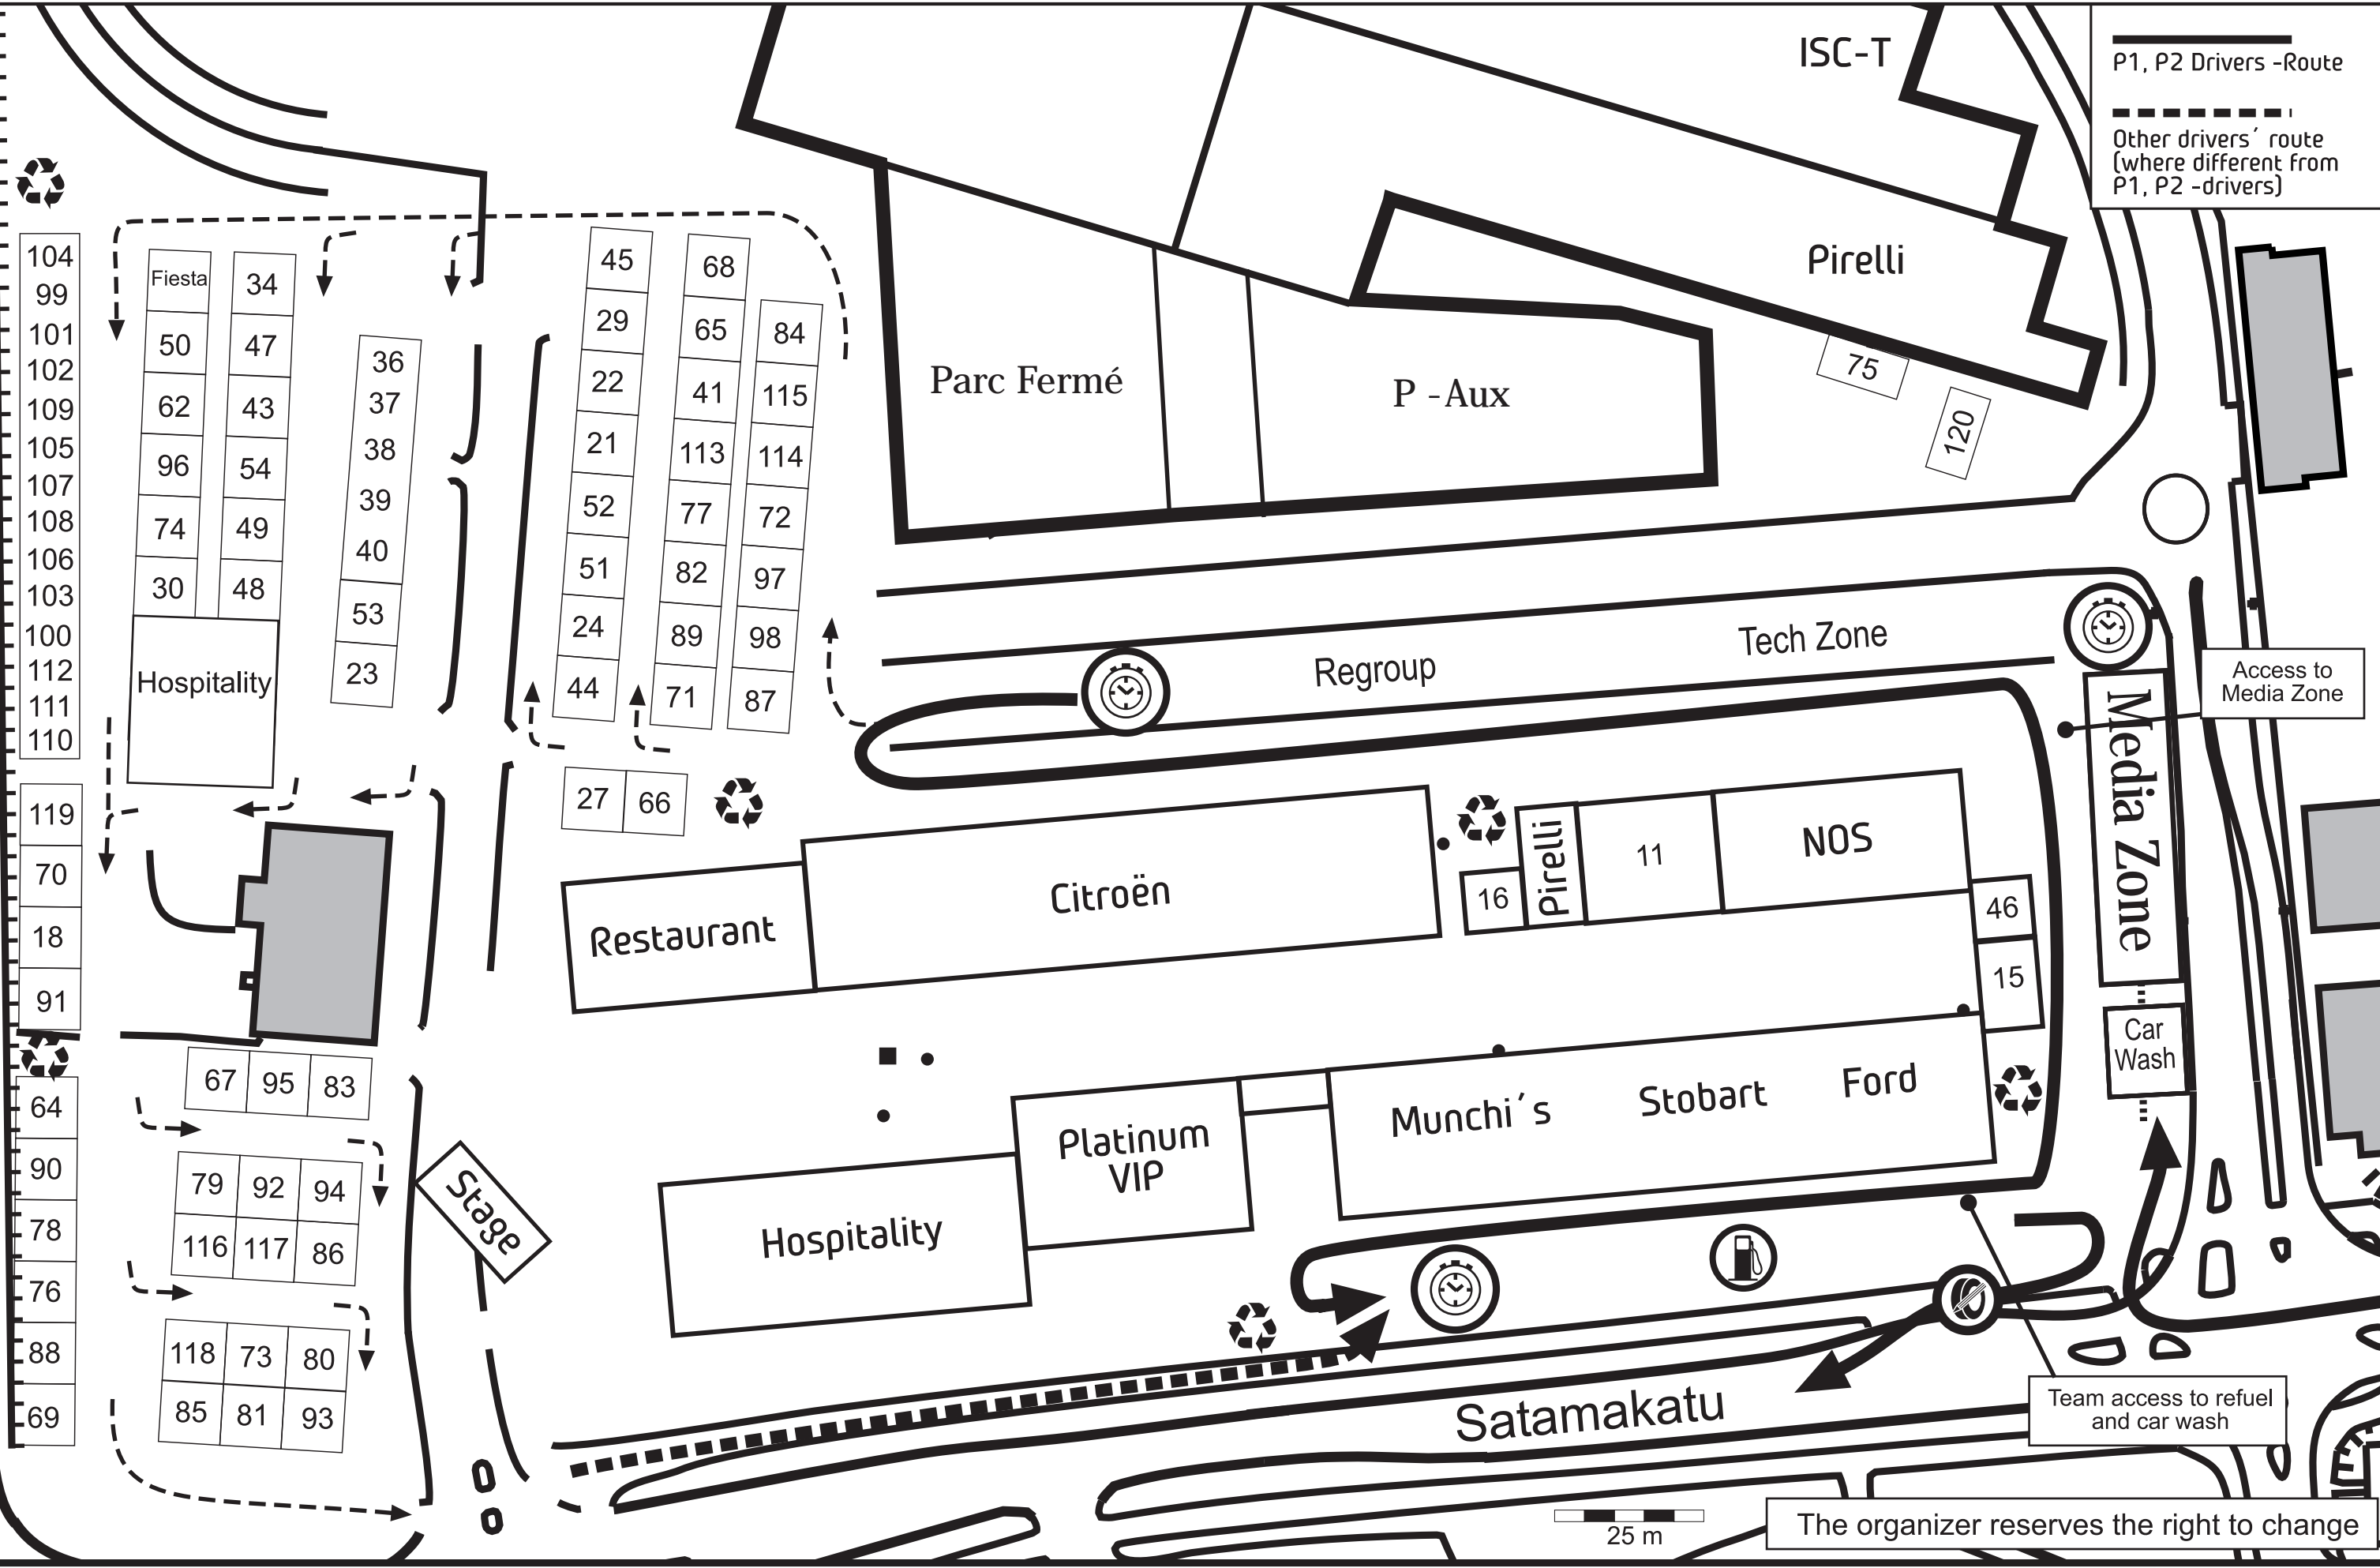

Service Park Paviljonki

22.7.2010

— P1, P2 Drivers -Route
 - - - - - Other drivers' route
 (where different from P1, P2 -drivers)

- 104
- 99
- 101
- 102
- 109
- 105
- 107
- 108
- 106
- 103
- 100
- 112
- 111
- 110
- 119
- 70
- 18
- 91
- 64
- 90
- 78
- 76
- 88
- 69