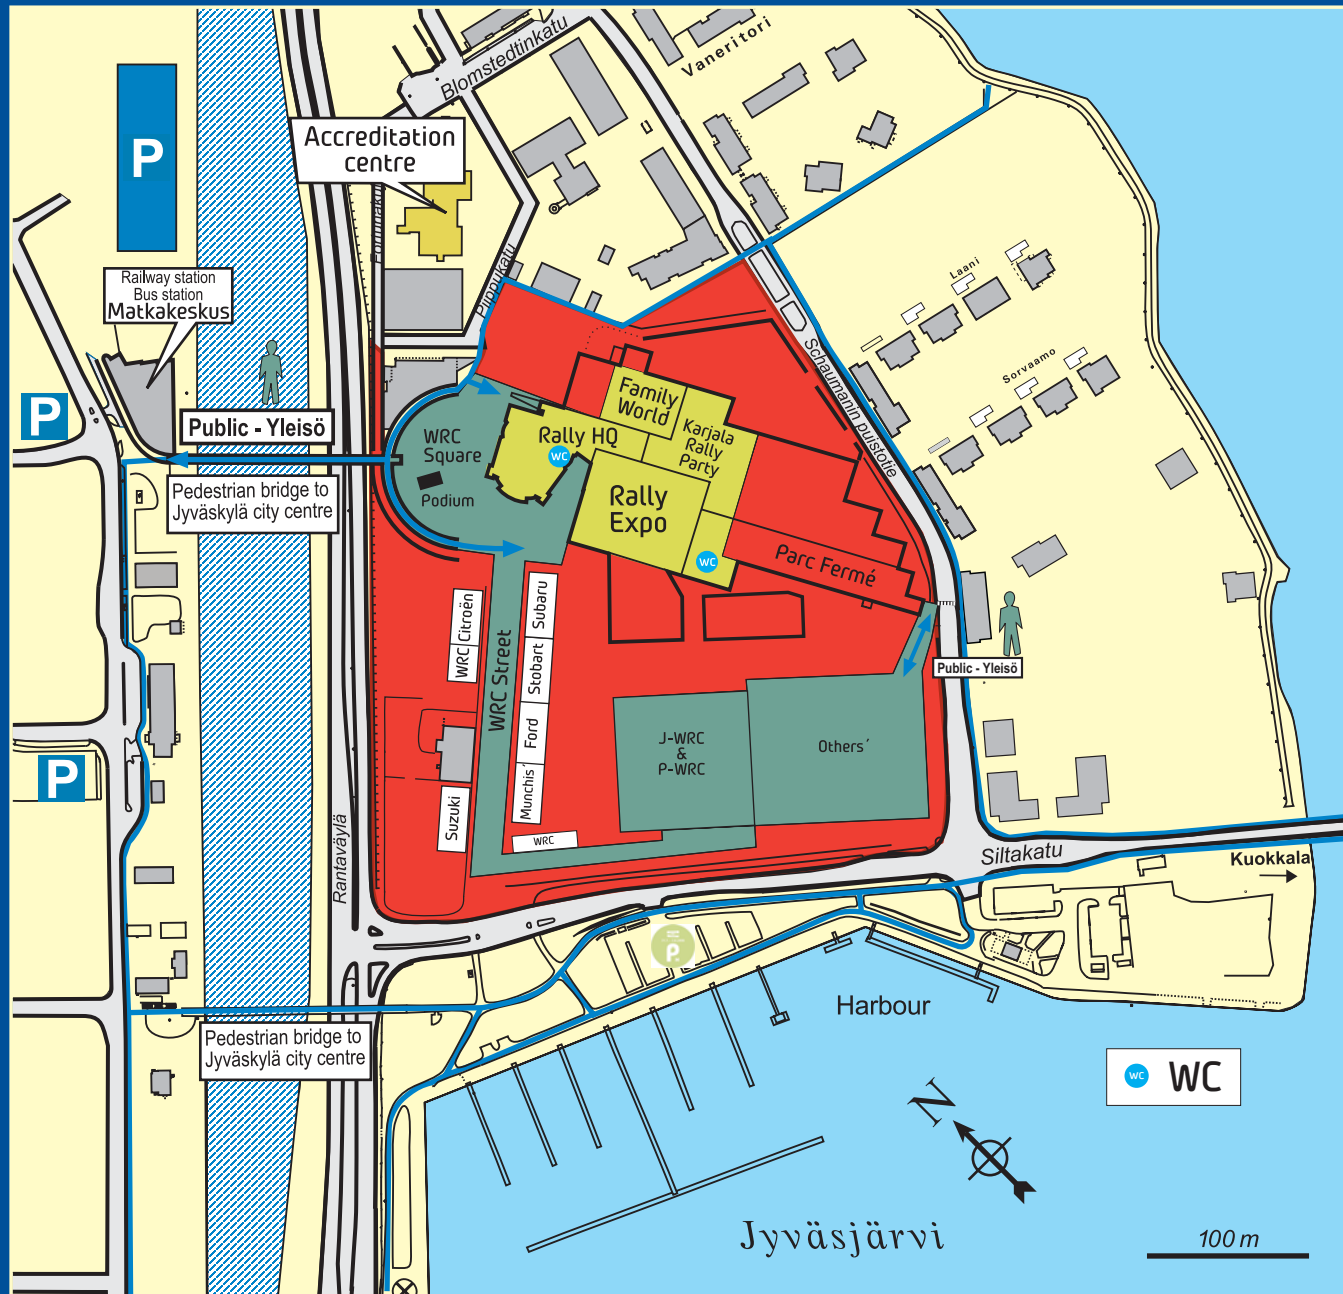

Rally HQ & Service Park

SCHEDULE • TAPAHTUMAT

Thursday/Torstai

7.00-24.00	Service Park open/auki
10.00-21.00	Family World/Lasten ralliparkki
12.00-21.00	Rally Expo
16.00-17.00	Rally Show

Friday/Perjantai

06.00-24.00	Service Park open/auki
06.30 (15 min)	Service A/Huolto A
10.00-21.00	Family World/Lasten ralliparkki
10.00-21.00	Rally Expo
10.32 (30 min)	Service B/Huolto B
14.49 (30 min)	Service C/Huolto C
20.30 (45 min)	Flexi Service D/Huolto D
20.45	End of Day Press Conference
20.00-01.00	Karjala Rally Party

Saturday/Lauantai

05.30-24.00	Service Park open/auki
06.00 (15 min)	Service E/Huolto E
09.33 (30 min)	Service F/Huolto F
10.00-21.00	Family World/Lasten ralliparkki
10.00-21.00	Rally Expo
14.30 (30 min)	Service G/Huolto G
19.30	Meet the Flying Finn
19.51 (45 min)	Flexi Service H/Huolto H
20.45	End of Day Press Conference
20.00-01.00	Karjala Rally Party

Sunday/Sunnuntai

8.00-19.00	Service Park open/auki
08.20 (15 min)	Service I/Huolto I
09.00-16.00	Family World/Lasten ralliparkki
09.00-16.00	Rally Expo
13.30	Podium/Maali